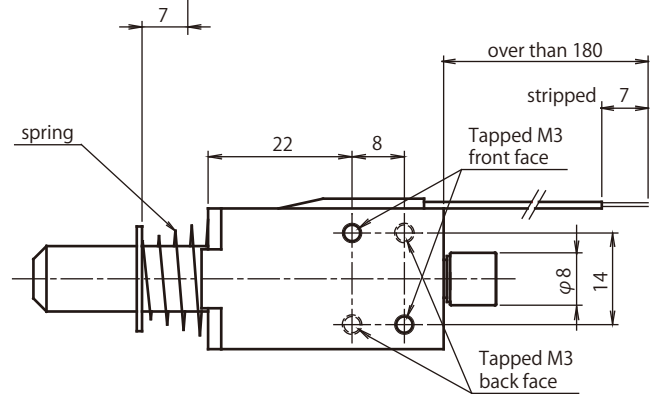

Pull : Red Wire (+) Black Wire (-)
 Release : Red Wire (-) Black Wire (+)

ON: Stroke 0

OFF: Stroke 7

Duty Cycle

Insulation Class A 105°C(221°F)

Part Number	Coil	Rated	Rated	Rated
	Resistance	DC6V	DC12V	DC24V
CBD10370060	6 Ohms	100%	25%	3%
CBD10370120	12 Ohms	-	40%	6%
CBD10370190	19 Ohms	-	100%	10%
CBD10370480	48 Ohms	-	-	25%
CBD10370960	96 Ohms	-	-	50%

Graph Force - Stroke

DC24V 20°C(68°F)