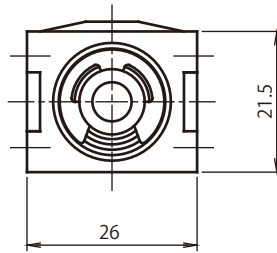

Pull : Red Wire (+) Black Wire (-)
 Release : Red Wire (-) Black Wire (+)

ON: Stroke 0

OFF: Stroke 7

Duty Cycle

Insulation Class A 105°C(221°F)

Part Number	Coil	Rated	Rated	Rated
	Resistance	DC6V	DC12V	DC24V
CBD10370060	6 Ohms	100%	25%	3%
CBD10370120	12 Ohms	-	40%	6%
CBD10370190	19 Ohms	-	100%	10%
CBD10370480	48 Ohms	-	-	25%
CBD10370960	96 Ohms	-	-	50%

Graph Force - Stroke

DC24V 20°C(68°F)