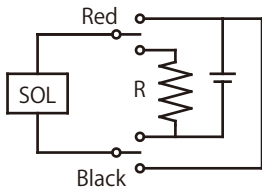

Pull : Red Wire (+) Black Wire (-)
 Release : Red Wire (-) Black Wire (+)

ON: Stroke 0

OFF: Stroke 7

Duty Cycle

Insulation Class A 105°C(221°F)

Part Number	Coil	Rated	Rated	Rated
	Resistance	DC6V	DC12V	DC24V
CBD10370060	6 Ohms	100%	25%	3%
CBD10370120	12 Ohms	-	40%	6%
CBD10370190	19 Ohms	-	100%	10%
CBD10370480	48 Ohms	-	-	25%
CBD10370960	96 Ohms	-	-	50%

Graph Force - Stroke

DC24V 20°C(68°F)