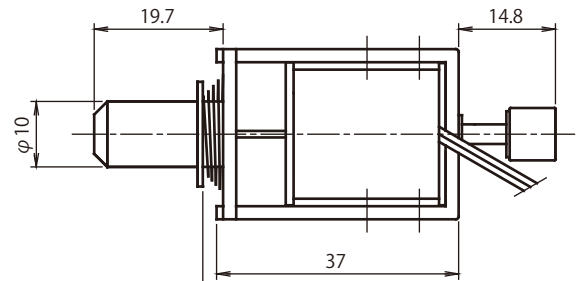

Pull : Red Wire (+) Black Wire (-)
 Release : Red Wire (-) Black Wire (+)

ON: Stroke 0

OFF: Stroke 7

Duty Cycle

Insulation Class A 105°C(221°F)

Part Number	Coil	Rated	Rated	Rated
	Resistance	DC6V	DC12V	DC24V
CBD10370060	6 Ohms	100%	25%	3%
CBD10370120	12 Ohms	-	40%	6%
CBD10370190	19 Ohms	-	100%	10%
CBD10370480	48 Ohms	-	-	25%
CBD10370960	96 Ohms	-	-	50%

Graph Force - Stroke

DC24V 20°C(68°F)