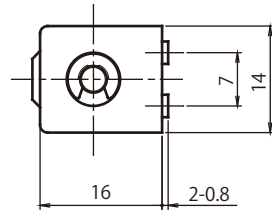

ON: Stroke 0

OFF: Stroke 3

Duty Cycle

Insulation Class A 105°C(221°F)

| Part Number | Coil | Rated | Rated | Rated |
|-------------|------------|-------|-------|-------|
| | Resistance | DC6V | DC12V | DC24V |
| CB07300170 | 17 Ohms | 100% | 25% | 6% |
| CB07300270 | 27 Ohms | - | 40% | 10% |
| CB07300690 | 69 Ohms | - | 100% | 25% |
| CB07301370 | 137 Ohms | - | - | 50% |
| CB07302740 | 274 Ohms | - | - | 100% |

Graph Force - Stroke

DC24V 20°C(68°F)