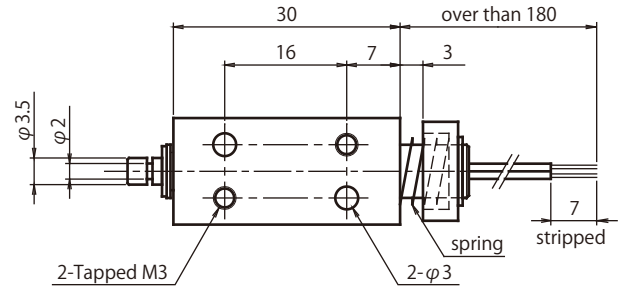

ON: Stroke 0

OFF: Stroke 3

Duty Cycle

Insulation Class A 105°C(221°F)

| Part Number | Coil | Rated | Rated | Rated |
|-------------|------------|-------|-------|-------|
| | Resistance | DC6V | DC12V | DC24V |
| CB07300170 | 17 Ohms | 100% | 25% | 6% |
| CB07300270 | 27 Ohms | - | 40% | 10% |
| CB07300690 | 69 Ohms | - | 100% | 25% |
| CB07301370 | 137 Ohms | - | - | 50% |
| CB07302740 | 274 Ohms | - | - | 100% |

Graph Force - Stroke

DC24V 20°C(68°F)