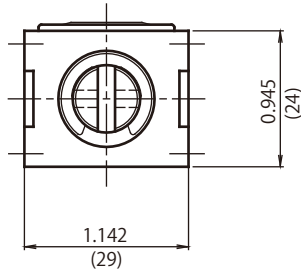

DIMENSIONS ARE $\frac{\text{INCHES}}{\text{MILLIMETERS}}$

Duty Cycle

Insulation Class A 105°C(221°F)

Part Number	Coil	Rated	Rated	Rated
	Resistance	DC6V	DC12V	DC24V
CA1240080	8 Ohms	100%	25%	6%
CA12400130	13 Ohms	-	40%	10%
CA12400320	32 Ohms	-	100%	25%
CA12400640	64 Ohms	-	-	50%
CA12401280	128 Ohms	-	-	100%

Graph Force - Stroke

DC24V 20°C(68°F)