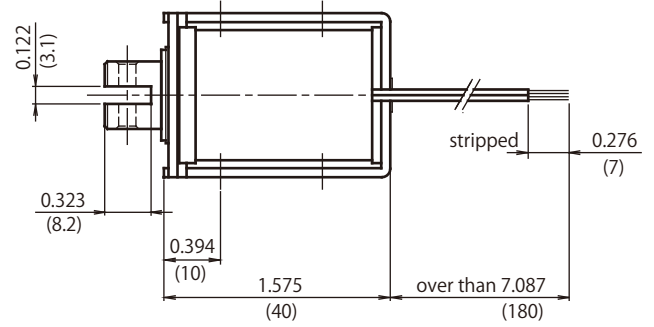

DIMENSIONS ARE $\frac{\text{INCHES}}{\text{MILLIMETERS}}$

Duty Cycle

Insulation Class A 105°C(221°F)

Part Number	Coil	Rated	Rated	Rated
	Resistance	DC6V	DC12V	DC24V
CA1240080	8 Ohms	100%	25%	6%
CA12400130	13 Ohms	-	40%	10%
CA12400320	32 Ohms	-	100%	25%
CA12400640	64 Ohms	-	-	50%
CA12401280	128 Ohms	-	-	100%

Graph Force - Stroke

DC24V 20°C(68°F)