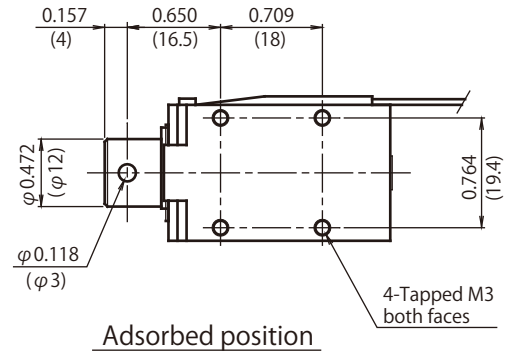

DIMENSIONS ARE $\frac{\text{INCHES}}{\text{MILLIMETERS}}$

Duty Cycle

Insulation Class A 105°C(221°F)

Part Number	Coil	Rated	Rated	Rated
	Resistance	DC6V	DC12V	DC24V
CA1240080	8 Ohms	100%	25%	6%
CA12400130	13 Ohms	-	40%	10%
CA12400320	32 Ohms	-	100%	25%
CA12400640	64 Ohms	-	-	50%
CA12401280	128 Ohms	-	-	100%

Graph Force - Stroke

DC24V 20°C(68°F)